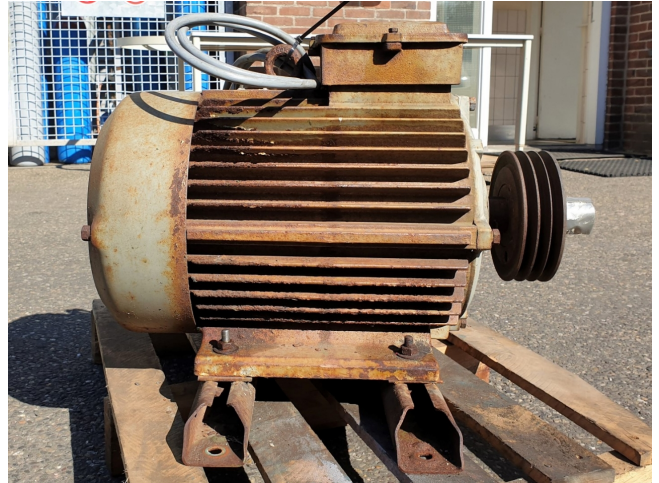

Rotor XF160M04 806

Specifications

Marka	Rotor
Rodzaj	XF160M04 806
kW	11
RPM	1445
Size & Weight	630x640x460 mm (LxWxH) / 124 kg
50 Hz / 60 Hz	50 Hz
Stock	1

Description

Used Rotor XF160M04 806

Used Rotor XF160M04 806 electric motor with 11 and 1445 RPM at 50 Hz. Sizes: 630x640x460 mm (LxWxH). Weight: 124 kg.